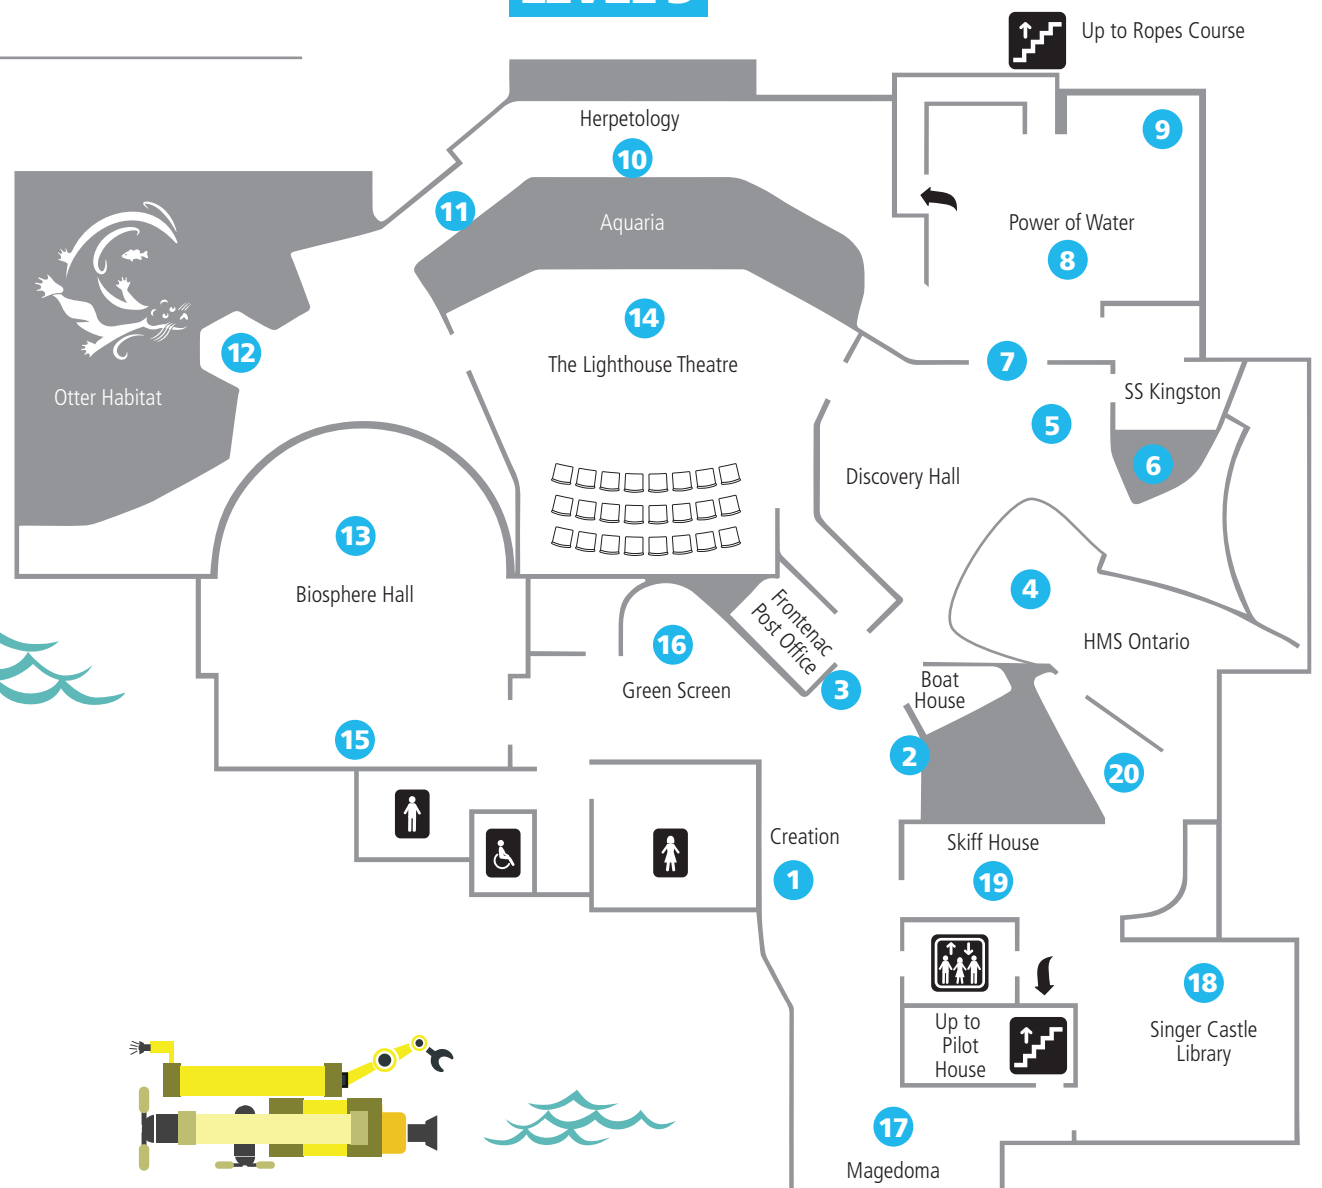

LEVEL 1

1. **SHIPWRECK TANK** – Explore the remains of the St. Lawrence River shipwreck the Sir Robert Peel, a steamboat that was seized and burned by real-life pirate Bill Johnston.
2. **TREASURE CHEST GAME** – Try your hand at this cool matching game.
3. **AQUADROP JUMP LANDING SITE** – Catch your breath after the 4-storey drop.
4. **KELPIE** – Explore the Kelpie, a sailboat with an original 1000 Islands-made engine!
5. **DONOR WALL** – Learn about our wonderful donors.
6. **GRANITE SPHERE** – Explore great shipping ports all over the globe as you trace paths of international commerce forged with the help of the mighty St. Lawrence River.
7. **ROTARY BATHYSPIHERE** – Rise up from the depths as you enter the Aquatarium.

LEVEL 2

Staff Escorted Floor – for scheduled events only – Board Meetings, Birthday Parties, Camps, etc.

LEVEL 3