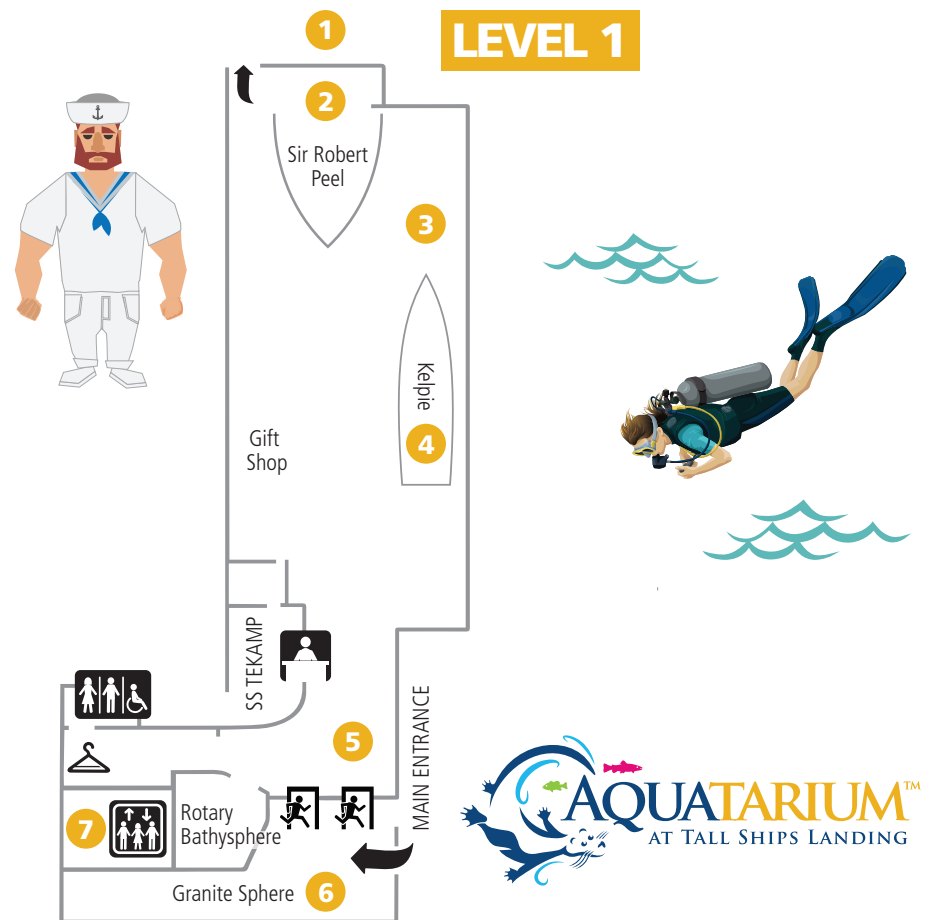

LEVEL 4

1. **PILOT HOUSE** – Enjoy the spectacular view, practice your navigational skills at our boat simulator or learn about the solar system in our planetarium presentations.
2. **WIND WALL** – Sail your own miniature sailboat at the Aquatarium Wind Wall.

DON'T MISS...

- In **Power of Water**, challenge a friend to see who can generate the most electricity at our hydroelectricity generation table - one of our most supercharged activities for kids!
- At the **Aquaria**, crawl inside an underwater observation bubble to experience what it is like to explore an underwater shipwreck like the Keystorm.
- At the **Green Screen**, be a news reporter! You can record a news report from a helicopter, a boat, or the scene of an ice storm in our Green Screen studio. Email it and post it to social media!
- In **Biosphere Hall**, budding climatologists can see our amazing planet from a new perspective. Our Magic Planet allows you to visualize the Earth and its climate in a multitude of fascinating ways.
- At the **Creation** exhibit, intrepid adventurers can dig up the past in a mini archeological site with pieces of a large fossil just waiting to be discovered!
- Feeding time at 11:30 a.m. daily in the **Otter Habitat**.